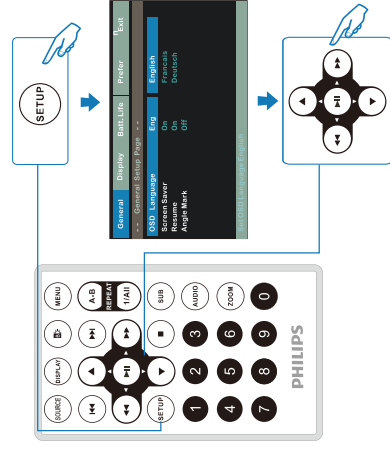

1

1

- Charging of the DVD player only possible in the power-off mode.

2

3

2

1

2